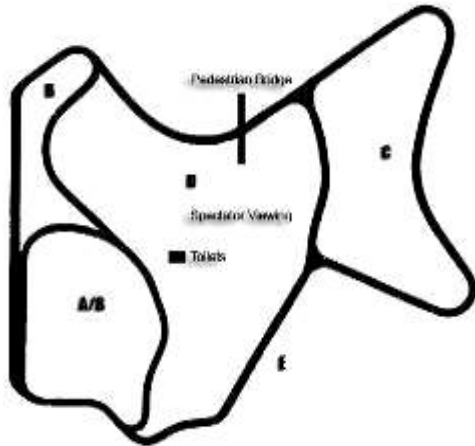

# MORGAN PARK TRACK TIME

## PERFORMANCE DRIVER TRAINING

Harding Performance and DriveGTI invite you to attend our next full day Performance Driver Training and Track Time event at Morgan Park Raceway on Sunday 5 December.

Morgan Park is located on the outskirts of Warwick and incorporates 5 different circuit configurations which are ideal for Track Training sessions. The 2.2 km circuit is an extremely challenging layout which will test and delight drivers with a variety of fast and slow corners and elevation changes.